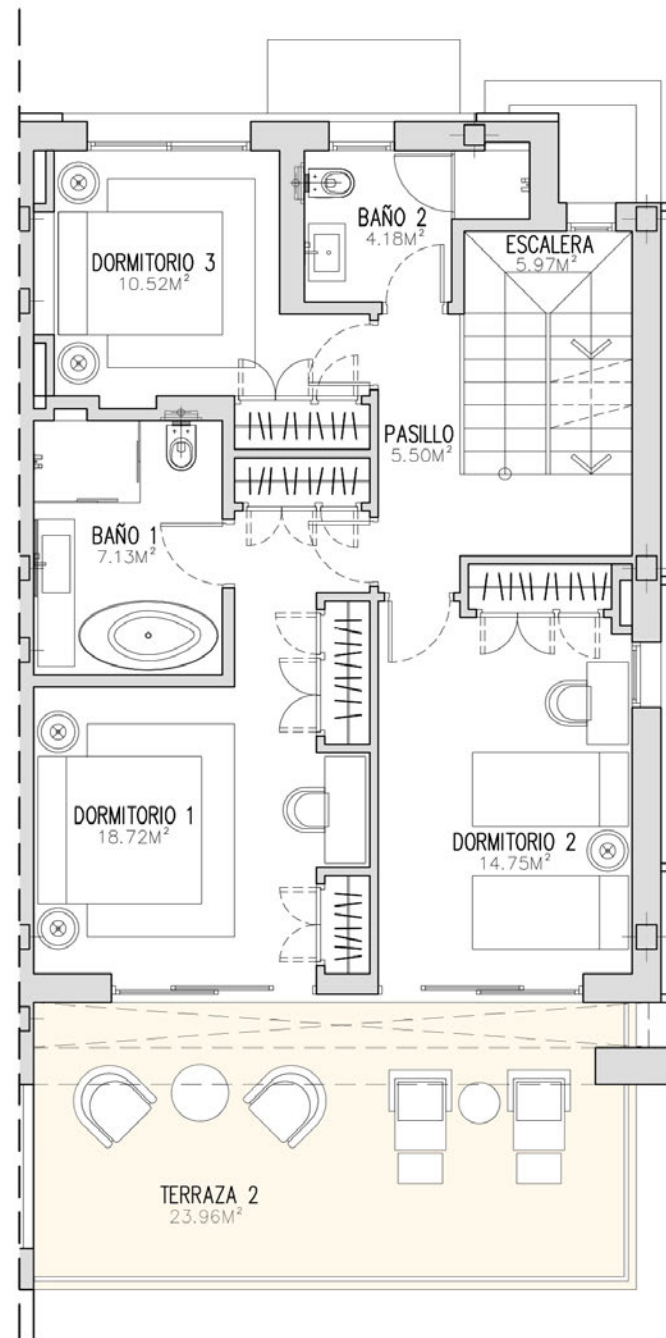

Solárium
Solarium